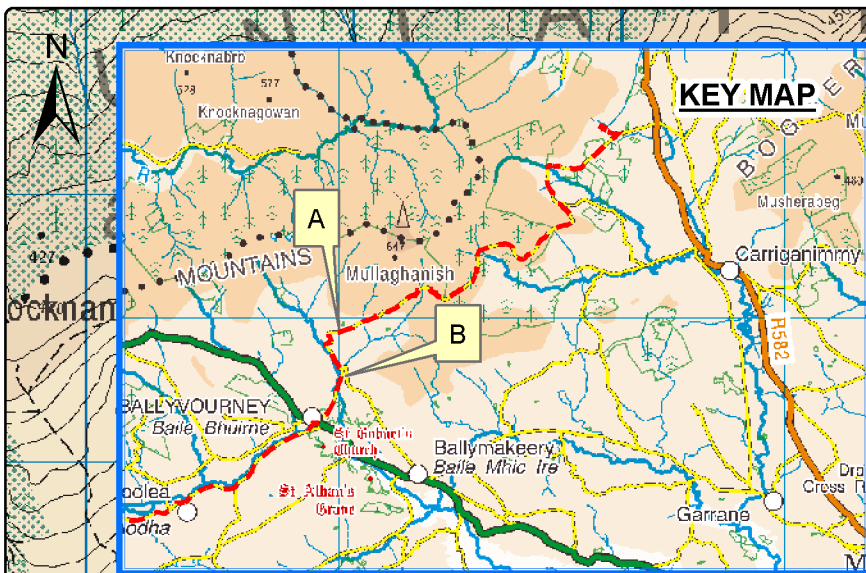

**KEY MAP**

**LOCAL ROAD CLOSURE**

Mullaghanish  
Mullach an Ois  
RTE Mast  
Mullaghanish

Gleann Daimh  
Glendav  
Carrigallissy

Construction of 110KV Cable Route – L7418 Cappagh West, Macroom  
From Monday 9th July 2018 to Monday 13th August 2018  
(09.00hrs to 16.00hrs Daily Closure)

Roads to be closed:  
Section A to B on Map, Road from Caherdowney to Ballyvourney via Mullaghanish.

Road Numbers:  
L-5526-0, L-7418-91, L-7418-55, L7418-25, L-7418-0.

Alternative Route:  
From Ballyvourney take the N22 east, the L-3409-0 through Clondrohid to it junction with the R-582 and take the R-582 north through Carriganimma to Caherdowney.

This alternative route is also applicable when travelling in the reverse.

NOTICE IS FURTHER GIVEN that this proposed closure is to facilitate Construction of 110KV Cable Route on behalf of ESB

**A**

**B**